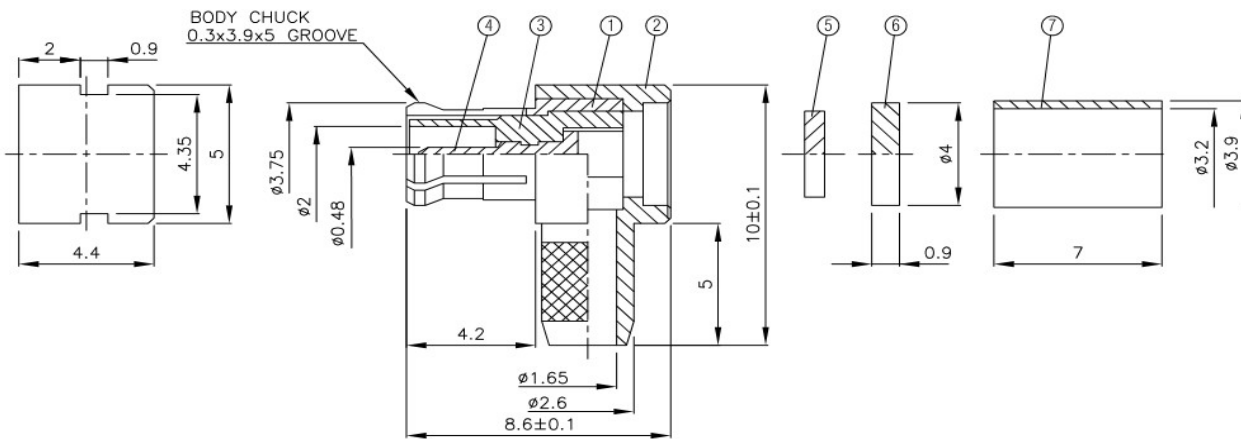

MCX-W

MCX Winkelstecker male crimp / RG174, RG316

NO	DESCRIPTION	MATERIAL	Q'TY	FINISH
1	BODY 1	BE CU	1	GOLD
2	BODY 2	BRASS	1	GOLD
3	INSULATION 1	TEFLON	1	TEFLON
4	PIN	BRASS	1	GOLD
5	INSULATION 2	TEFLON	1	TEFLON
6	WASHER	BRASS	1	GOLD
7	RING	BRASS	1	GOLD