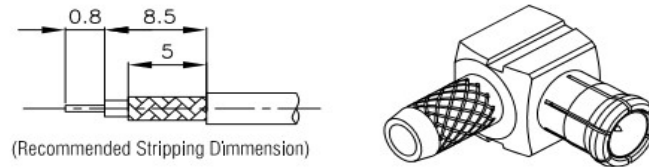

MCX-W

MCX Winkelstecker male crimp / RG174, RG316

NO	DESCRIPTION	MATERIAL	Q'TY	FINISH
1	BODY 1	BE CU	1	GOLD
2	BODY 2	BRASS	1	GOLD
3	INSULATION 1	TEFLON	1	TEFLON
4	PIN	BRASS	1	GOLD
5	INSULATION 2	TEFLON	1	TEFLON
6	WASHER	BRASS	1	GOLD
7	RING	BRASS	1	GOLD